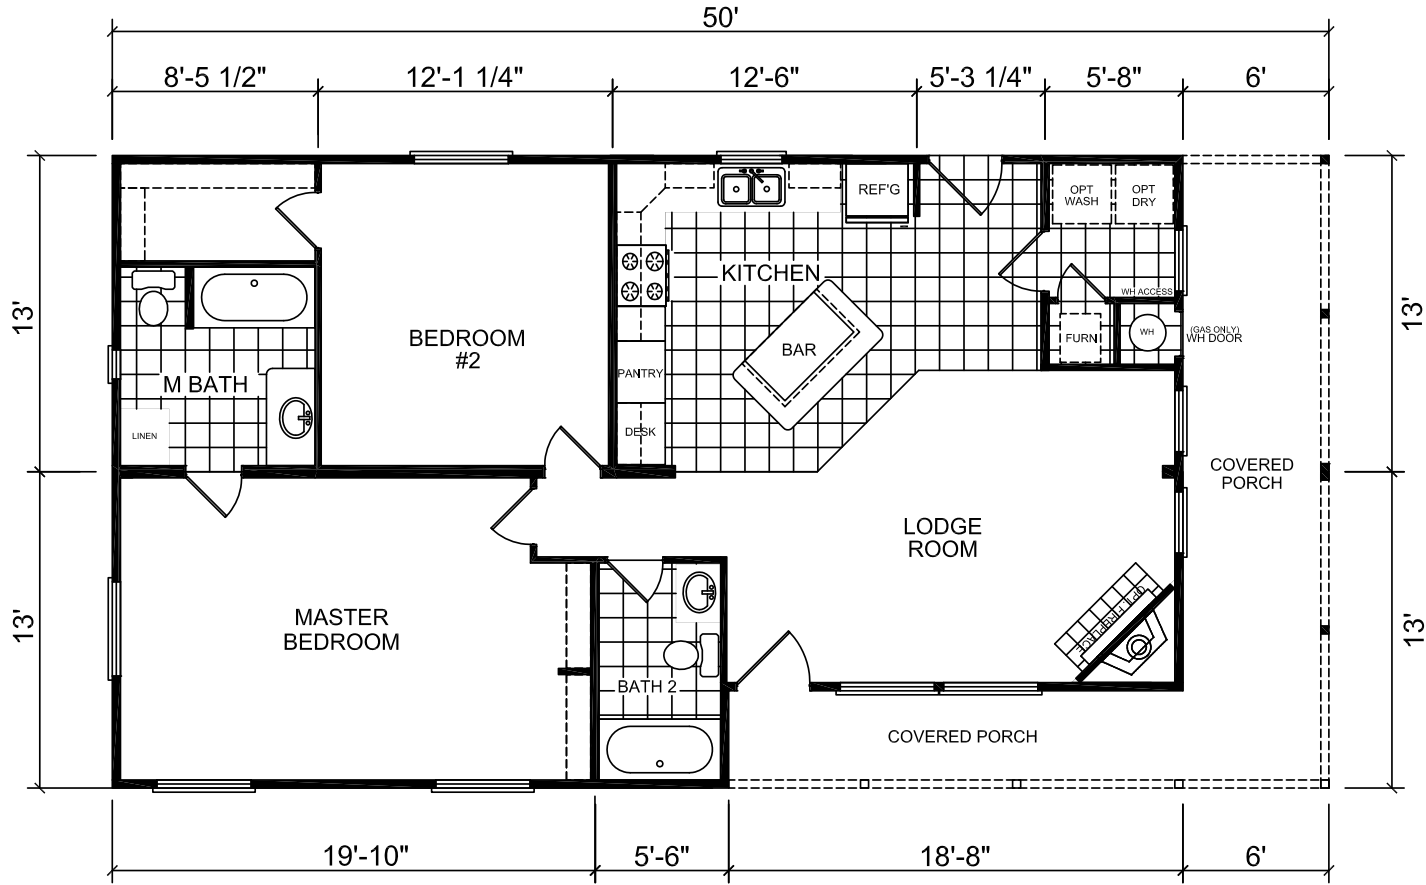

**Vail**  
Large Cabin Series

**2 Bedroom, 2 Bath**  
Approx. 1,070 SQ. FT.

Last Updated: 12-5-08

**Factory Expo**  
"Factory Direct Value" HOME CENTERS  
3401 W. Corsicana Highway, Athens, TX 75751

**1-800-218-5309**