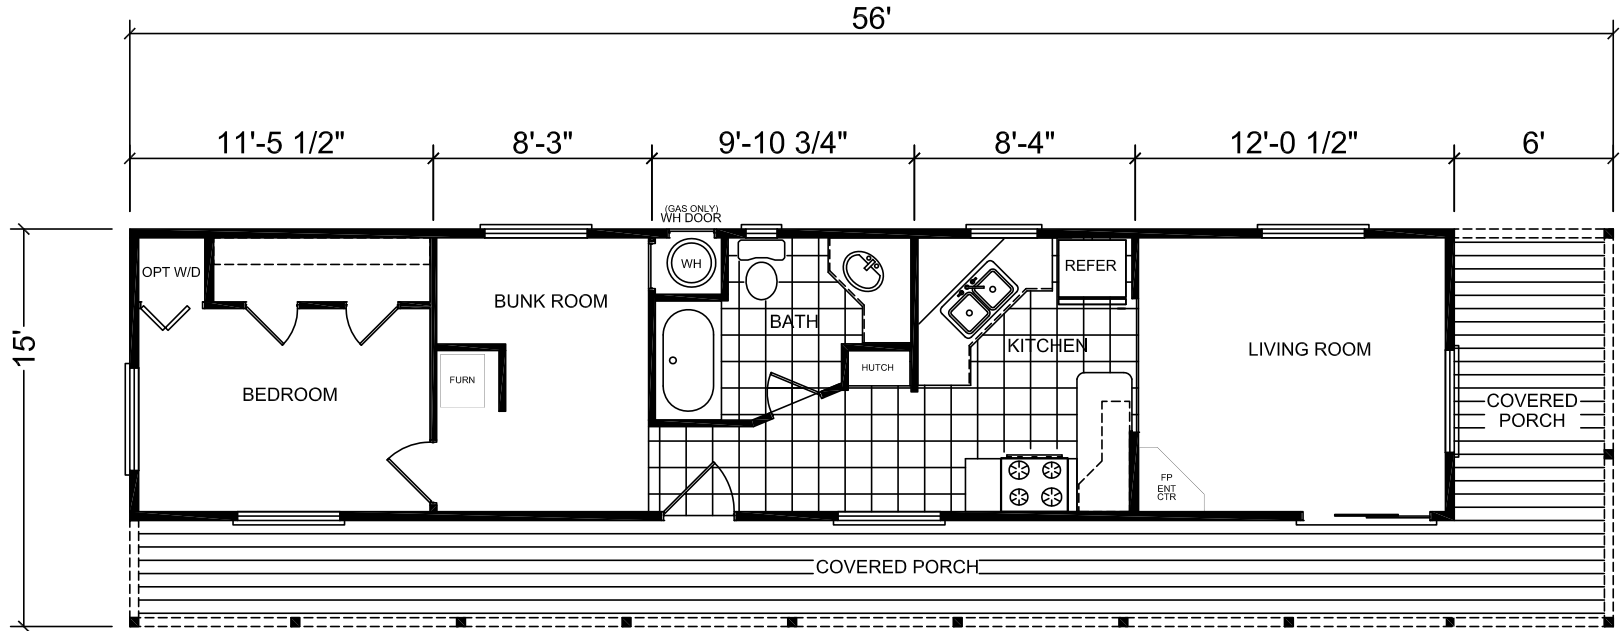

**2 Bedroom, 1 Bath**  
**Approx. 550 SQ. FT.**

**Sandia**  
 Large Cabin Series

Last Updated: 12-5-08

**Factory Expo**  
 "Factory Direct Value" HOME CENTERS  
 3401 W. Corsicana Highway, Athens, TX 75751