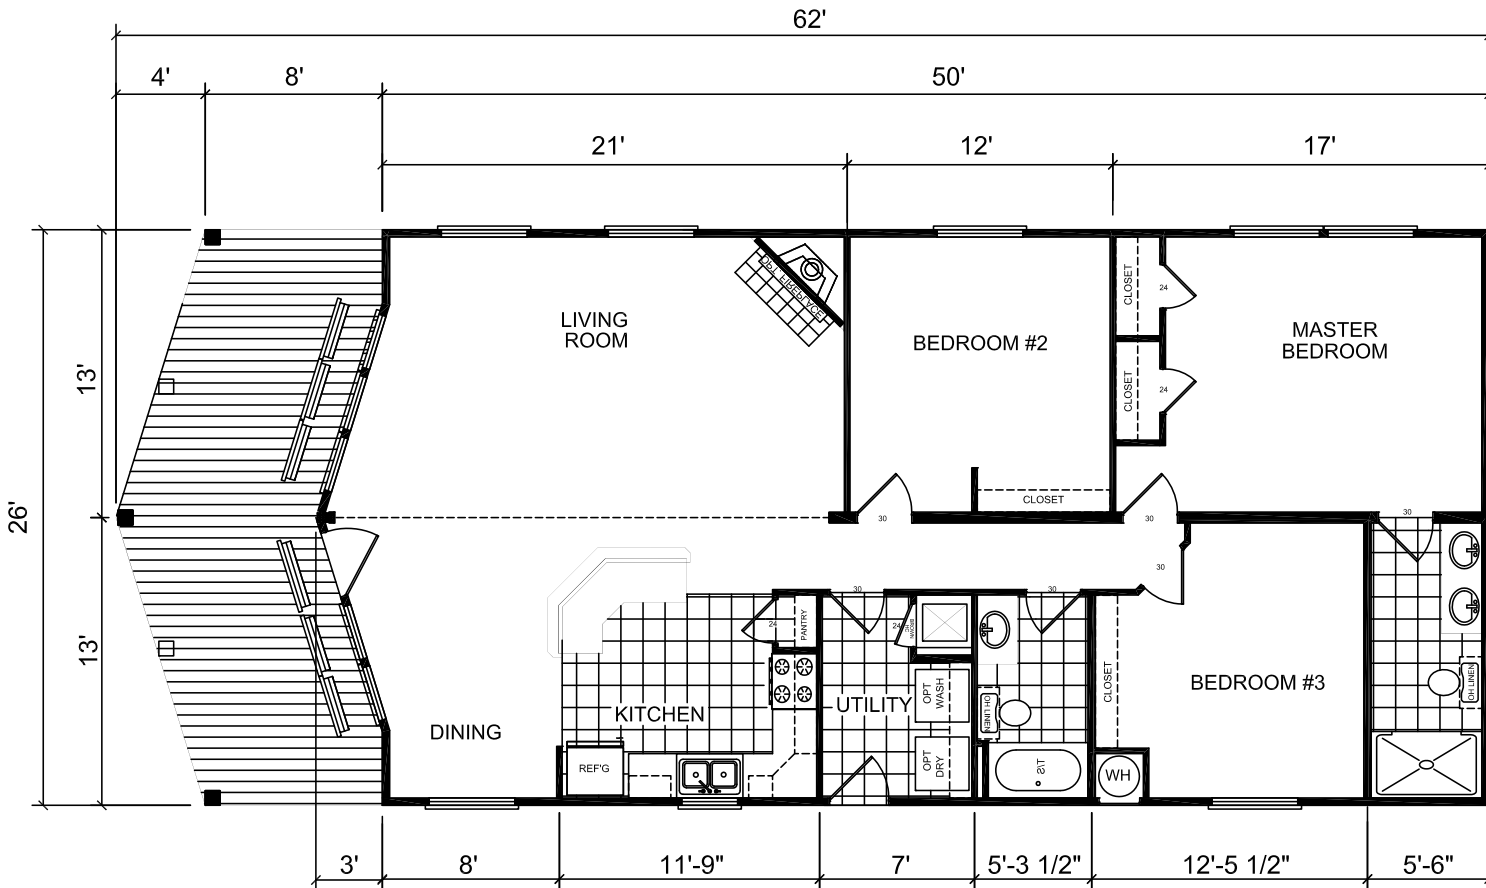

**Cortez**  
Large Cabin Series

**3 Bedroom, 2 Bath**  
Approx. 1,329 SQ. FT.

Last Updated: 12-5-08

**Factory Expo**  
"Factory Direct Value" HOME CENTERS  
3401 W. Corsicana Highway, Athens, TX 75751

**1-800-218-5309**